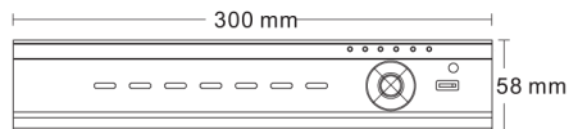

Model		ED8004TSC	
System	Compression	Standard H.264 High Profile	
Video	Input	BNC x 4, Support TVI & AHD 1080P@25 / 30fps, 720P@25 / 30fps, 960H, D1 Input	
	IP Input	IPC x 1	
	Access Bandwidth	6Mbps	
	Output	HDMI x 1 : 1920 x 1080 / VGA x 1: 1920 x 1080 / CVBS	
Audio	Input	RCA x 1	
	Output	RCA x 1	
	2-Way Audio	Take Up Channel One Audio Input	
Record	Resolution	1080P Lite: 960 x 1080, 720P: 1280 x 720, WD1, D1	
	Frame Rate	1080P	50 fps (PAL) ; 60 fps (NTSC)
		720P	100 fps (PAL) ; 120 fps (NTSC)
		WD1 / D1	100 fps (PAL) ; 120 fps (NTSC)
	Bitrate	1M ~ 3Mbps	
	Encode	VBR / CBR	
	Quality	6 Level	
Mode	Manual, Timer, Motion		
File Manager	Lock, Unlock, Reserving Time		
IP Input	Resolution	1080P / 960P / 720P / WD1	
	Frame Rate	1080P	15 fps
Playback	Playback	4 CH	
	Search	Time / Calendar Search, Event (Motion)	
	Smart Search	High Lighted Date And Time To Display The Channel Record	
	Function	Play, Pause, FF, FB, Digital Zoom	
Alarm	Mode	Motion, Video Loss	
	Input	4 CH	
	Output	1 CH	
	Triggering	Record, PTZ Move, Alarm Out, E-mail, ETC.	
Network	Interface	RJ45 10M/100M Adaptive Ethernet Network Port x 1	
	Protocol	TCP/IP, UDP, HDCP, DNS, PPPOE, DDNS	
	Others	10 Users Online, Dual Stream	
Cell Phone	OS	iPhone, Android	
	Function	Multi-Screen Surveillance (For Certain Model), Record, Snapshot, PTZ Control, Save The Device List	
I/O	HDD	SATA x 1	
	RS485	RS485 x 1, Connect To PTZ Or Keyboard	
	USB	USB 2.0 x 2, One For Mouse, Another For USB Backup Device	
	IR Controller	Optional	
Others	Power Supply	DC 12V	
	Consumption	< 9W (Without HDD)	
	Dimensions	300mm (W) x 270mm (D) x 58mm (H)	
	Work Environment	-10°C ~ 50°C, 10% ~ 90% Humidity	